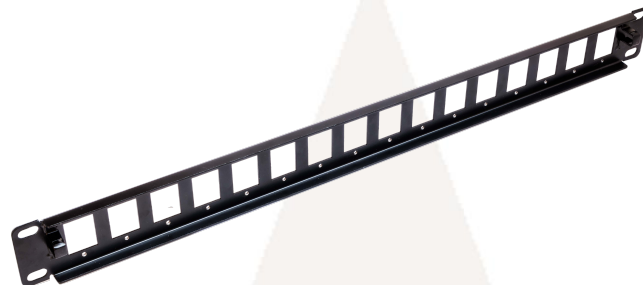

FFPM16 (back)