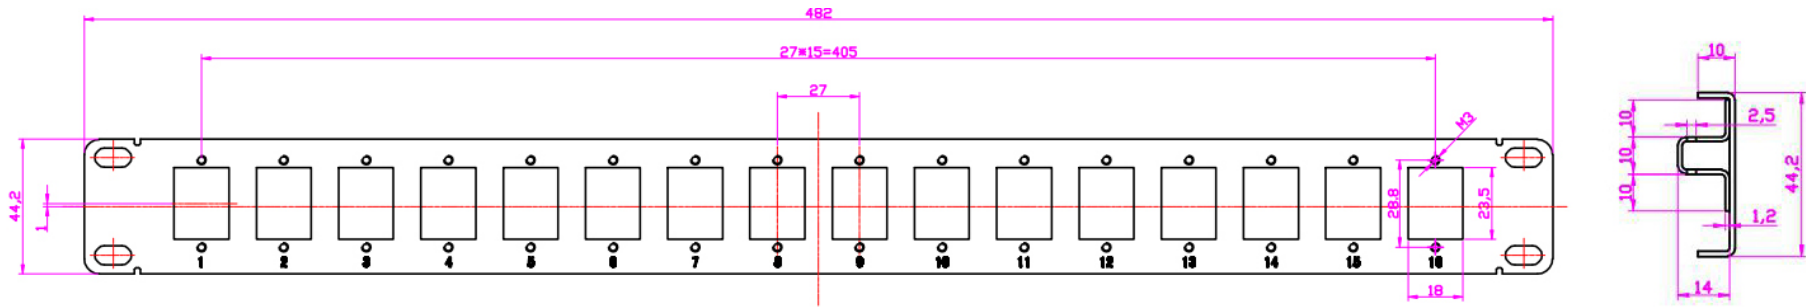

ROHS Compliant

Code: FFPM16

Parts included - 4 x M6 cage nut set (nut, bolt, washer) in black