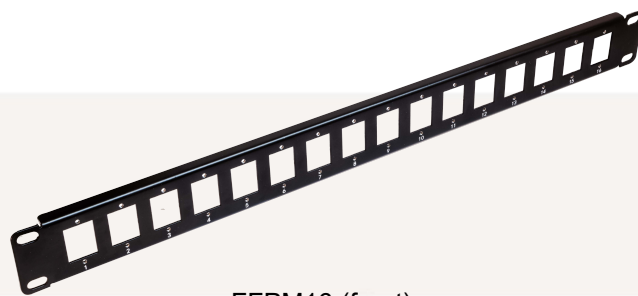

Packaging: Product supplied in individual carton.

EAN Numbers: **FFPM16** - 5055386508805 **FFPM16CM** - 5055386508812

Commodity code: 85177090

County of origin: China

FFPM16 (front)