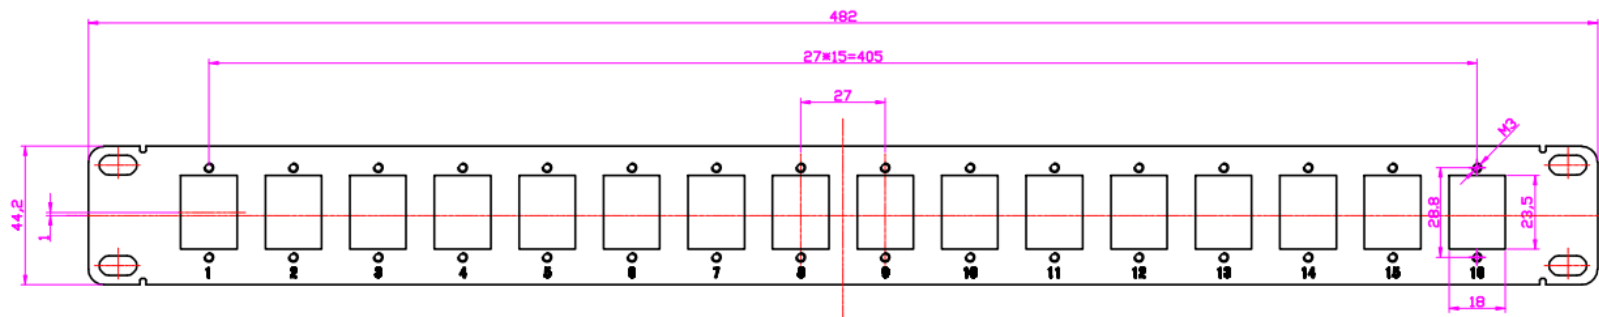

### Specifications

- Net weight with primary packaging: FFPM16 - 364g; FFPM16CM - 474g
- Dimensions: FFPM16 - 300mm x 55mm x 90mm; FFPM16CM - 300mm x 55mm x 90mm (in primary packaging)
- Panel Colour: Black matt finish

FFPM16CM (back)

ROHS Compliant

Code: FFPM16

Parts included - 4 x M6 cage nut set (nut, bolt, washer) in black

ROHS Compliant

Code: FFPM16CM

Parts included - 4 x M6 cage nut set (nut, bolt, washer) in black