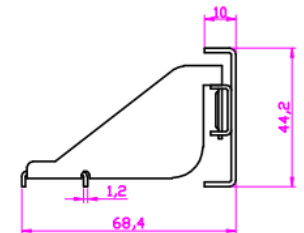

### Specifications

- Net weight with primary packaging: FFPM16 - 364g; FFPM16CM - 474g
- Dimensions: FFPM16 - 300mm x 55mm x 90mm; FFPM16CM - 300mm x 55mm x 90mm (in primary packaging)
- Panel Colour: Black matt finish

FFPM16CM (back)

ROHS Compliant

Code: FFPM16

Parts included - 4 x M6 cage nut set (nut, bolt, washer) in black

ROHS Compliant

Code: FFPM16CM

Parts included - 4 x M6 cage nut set (nut, bolt, washer) in black