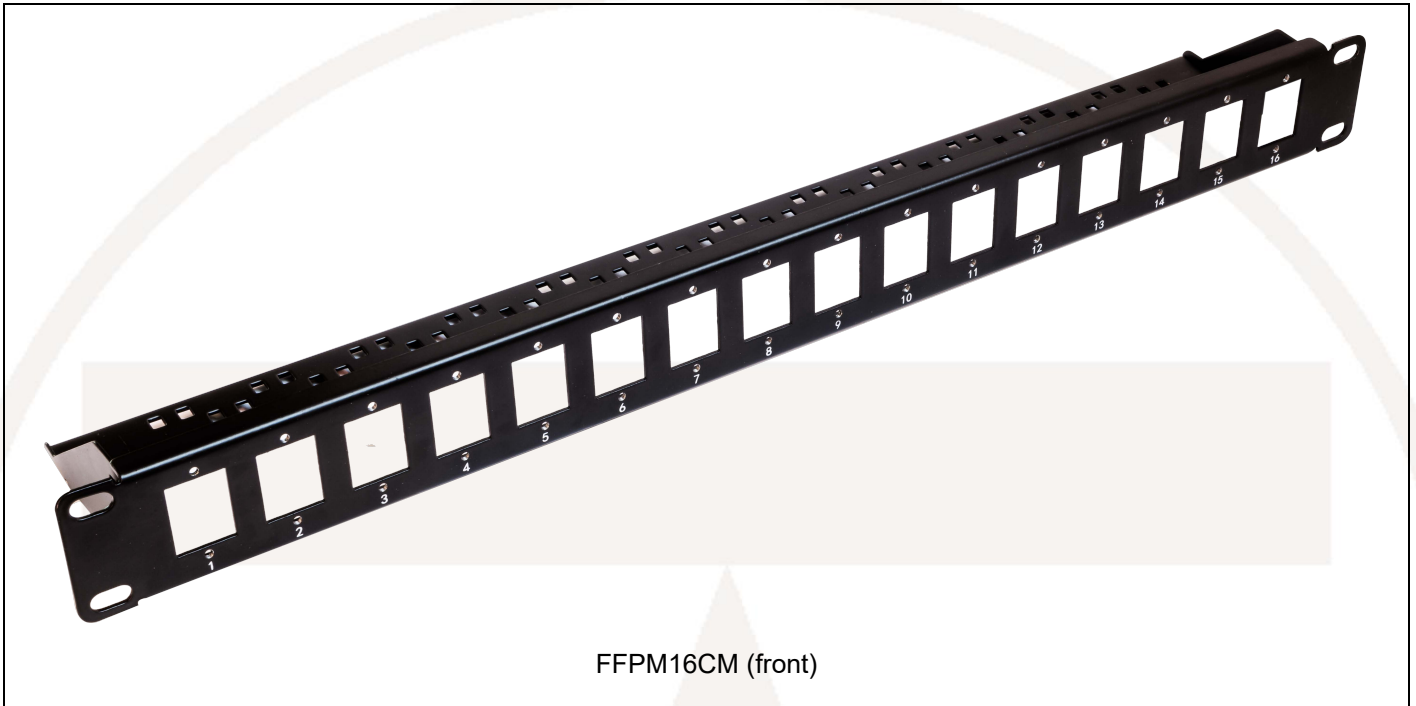

## PANEL MOUNT 16 Port Panel

This 19" rack mountable 16 port panel designed for our successful range of PANEL MOUNT type connectors is available with or without cable management bar (FFPM16CM and FFPM16). Perfect for multimedia installations.

### Features

- Designed to complement our hugely popular range of Panel Mount connectors: [https://tuk.co.uk/tuk\\_live/product\\_details.php?category\\_id=&pId=204](https://tuk.co.uk/tuk_live/product_details.php?category_id=&pId=204)
- Robust "U" shaped quality steel construction ensures rigidity
- 19" rack mountable
- Optional removable cable management bar with cable tie slots
- Threaded for M3 screws to facilitate rapid mounting
- Supplied with cage nut set
- Printed with numbered ports

### Specifications

- Net weight with primary packaging: FFPM16 - 364g; FFPM16CM - 474g
- Dimensions: FFPM16 - 300mm x 55mm x 90mm; FFPM16CM - 300mm x 55mm x 90mm (in primary packaging)
- Panel Colour: Black matt finish