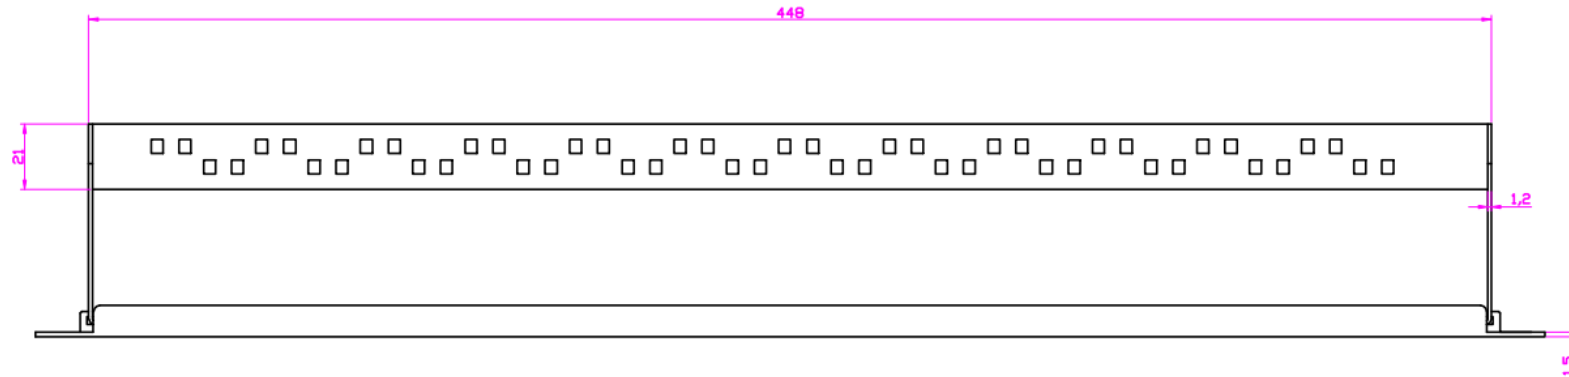

FFPM16CM (back)

ROHS Compliant

Code: FFPM16

Parts included - 4 x M6 cage nut set (nut, bolt, washer) in black

ROHS Compliant

Code: FFPM16CM

Parts included - 4 x M6 cage nut set (nut, bolt, washer) in black