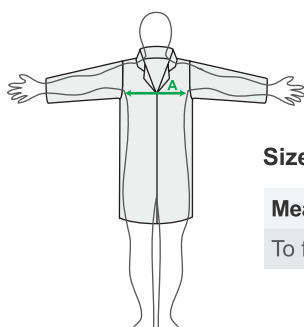

White

Blue

Red

Product Codes:

17401-7	S - 4XL	Coverall - White
17411-6	S - 3XL	Coverall - Blue
17421-5	S - 2XL	Coverall - Red

Standards:

EC Council Directive 89/686/EC

Size Chart:

Measurements in cm	S	M	L	XL	2XL	3XL	4XL
To fit (A)	92 - 96	100 - 104	106 - 112	116 - 122	124 - 132	136 - 144	148 - 152

Issue No.: 2

Issue Date: 14/11/2014

Packaging: 1 piece per bag - 50 bags per case

Outer Carton Artwork: