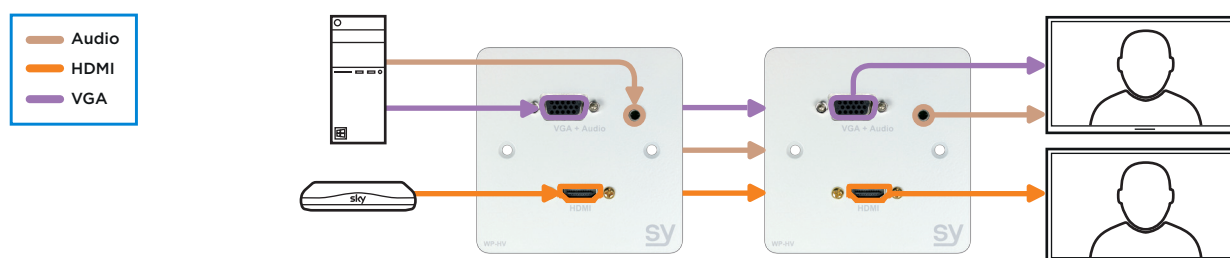

WP-HV-BA/WP-HV-BW

FEATURES

- Stylish HDMI wall plate with a white finish; provides a full-size HDMI port ideal for office, education and AV/multimedia installations
- Simple pass-through design with 150mm flylead for HDMI connection
- Suitable for UK single gang fittings
- Perfect for use in Education facilities, Conference centres and hospitality establishments
- EU version available WP-H-EW-White

SPECIFICATIONS

PART NUMBER	SY-WP-HV-BA/ SY-WP-HV-BW	
INPUTS	Video 1x HDMI type A 1.4v 1x VGA	Audio 1x 3.5mm L+R dedicated to VGA input
OUTPUTS	Video 1x HDMI type A female 150mm captive cord 1x VGA via phoenix connector	Audio 1x L+R output dedicated to VGA input via 3pin Phoenix connector
WEIGHT AND DIMENSIONS	Weight (net) 0.075kg	Size (WHD) 80 x 80 mm BS UK single gang ready
WHAT'S IN THE BOX	1x WP HV variant 2x metal screws	