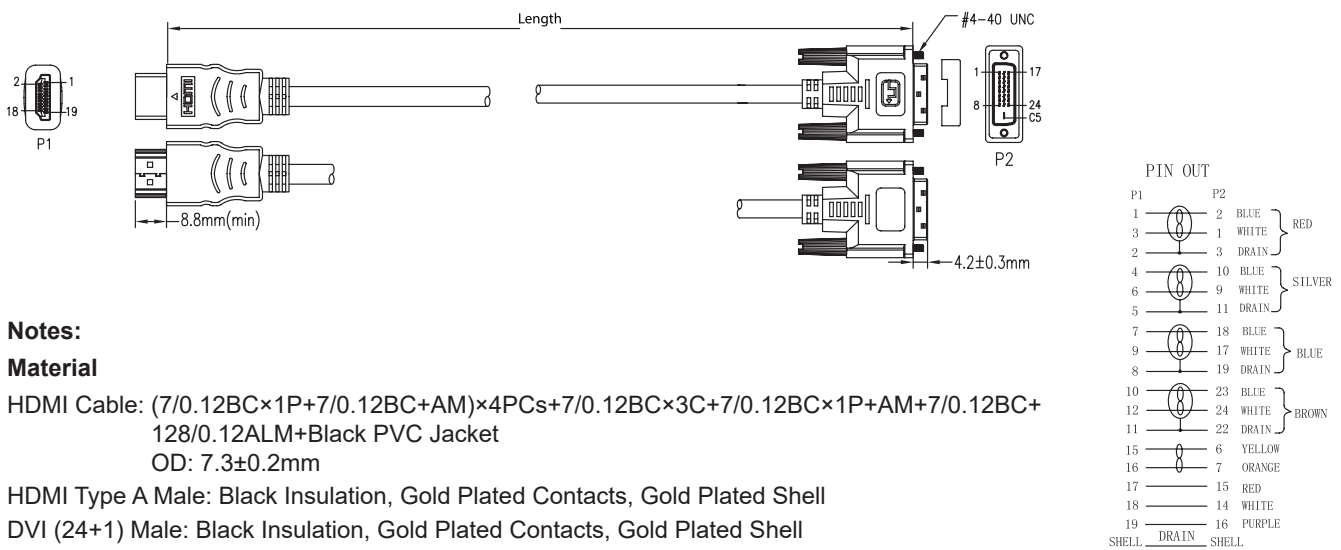

High Speed 4K UHD HDMI Lead HDMI Plug to DVI-D Plug

pro-SIGNAL

Specifications

Connector Type A	: HDMI Plug
Connector Type B	: DVI-D (24+1) plug
Conductor Resistance	: 10Ω Max.
Insulation Resistance	: 10MΩ Min.
Jacket Colour	: Black

Diagram

Notes:

Material

HDMI Cable: (7/0.12BC×1P+7/0.12BC+AM)×4PCs+7/0.12BC×3C+7/0.12BC×1P+AM+7/0.12BC+128/0.12ALM+Black PVC Jacket
OD: 7.3±0.2mm

HDMI Type A Male: Black Insulation, Gold Plated Contacts, Gold Plated Shell

DVI (24+1) Male: Black Insulation, Gold Plated Contacts, Gold Plated Shell

All Hood: Molded Black PVC.

Part Number Table

Description	Length	Part Number
19 Pin Plug to DVI-D (24+1) Plug, Black	1.8m ±0.05m	PSG91376
	3m ±0.07m	PSG91377
	5m ±0.07m	PSG91378

Dimensions : Millimetres

Important Notice : This data sheet and its contents (the "Information") belong to the members of the AVNET group of companies (the "Group") or are licensed to it. No licence is granted for the use of it other than for information purposes in connection with the products to which it relates. No licence of any intellectual property rights is granted. The Information is subject to change without notice and replaces all data sheets previously supplied. The Information supplied is believed to be accurate but the Group assumes no responsibility for its accuracy or completeness, any error in or omission from it or for any use made of it. Users of this data sheet should check for themselves the Information and the suitability of the products for their purpose and not make any assumptions based on information included or omitted. Liability for loss or damage resulting from any reliance on the Information or use of it (including liability resulting from negligence or where the Group was aware of the possibility of such loss or damage arising) is excluded. This will not operate to limit or restrict the Group's liability for death or personal injury resulting from its negligence. pro-SIGNAL is the registered trademark of Premier Farnell Limited 2019.