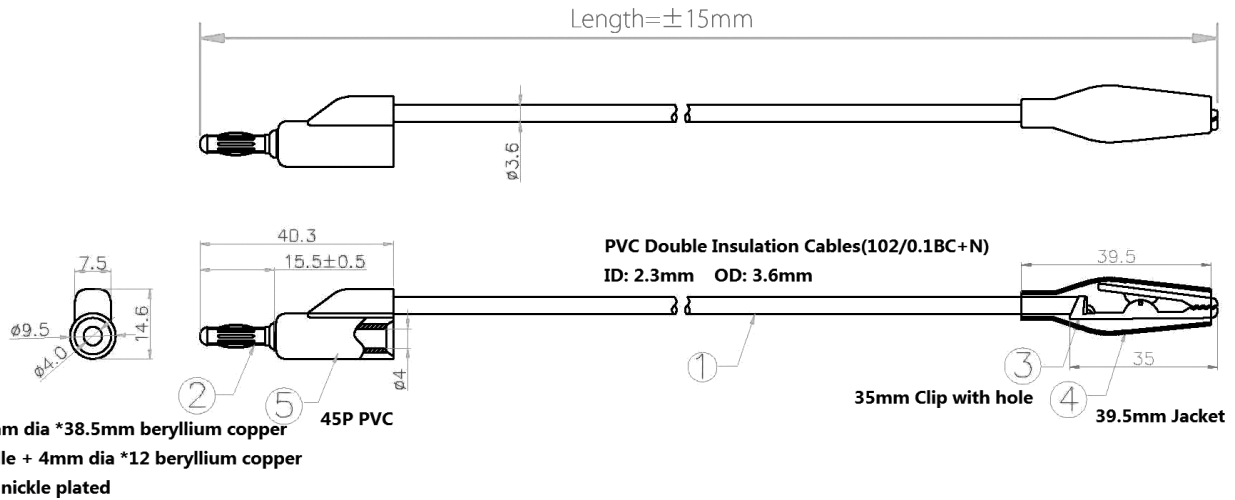

Test Leads

4mm Banana Plug to Alligator Clip

multicomp PRO

**RoHS
Compliant**

Diagram

Dimensions : Millimetres

Part Number Table

Description	Length (mm)	Part Number
Test Lead, Black, 4mm Banana Plug to Alligator Clip, 60V DC/30V AC, 5A	305	MP770272
Test Lead, Red, 4mm Banana Plug to Alligator Clip, 60V DC/30V AC, 5A	305	MP770273
Test Lead, Black, 4mm Banana Plug to Alligator Clip, 60V DC/30V AC, 5A	610	MP770274
Test Lead, Red, 4mm Banana Plug to Alligator Clip, 60V DC/30V AC, 5A	610	MP770275
Test Lead, Black, 4mm Banana Plug to Alligator Clip, 60V DC/30V AC, 5A	914	MP770276
Test Lead, Red, 4mm Banana Plug to Alligator Clip, 60V DC/30V AC, 5A	914	MP770277